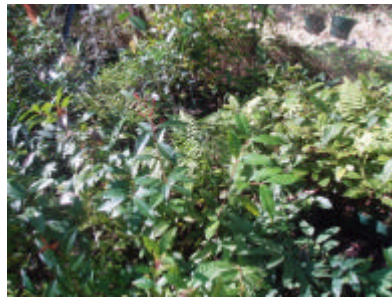

Hedge packs

Plants for tall, medium or low hedges

Sale price

10 x 200ml tubes \$30

select from:

Syzygium leuhmannii
Syzygium paniculatum
Acmena smithii reo

pots of the R&T *Syzygium paniculatum* for a tall hedge or screen

**200ml pots of Toona
ciliata – Australian Red
Cedar**

Mixed species rainforest pack

12 semi-advanced plants \$149

6 semi-advanced plants \$79

Use semi-advanced (5L) plants when you want a quick result. Ask for assistance to select the best mix of species for your site and requirements.